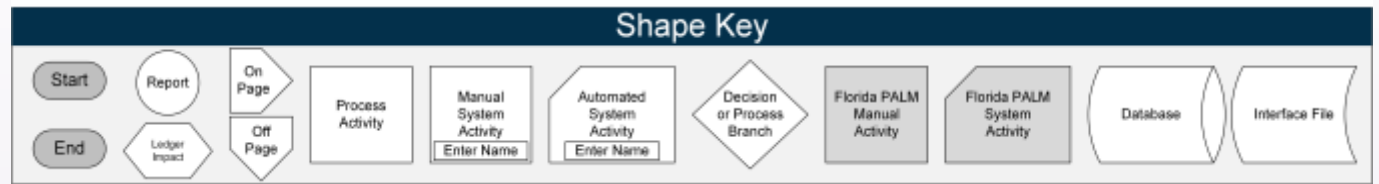

DFS GL Journal Approver

Draft from Central Wave Business Process Models Office Hours

Agency GL Journal Process

Agency GL Journal Processor

Draft from Central Wave Business Process Models Office Hours

GL Journal Processing