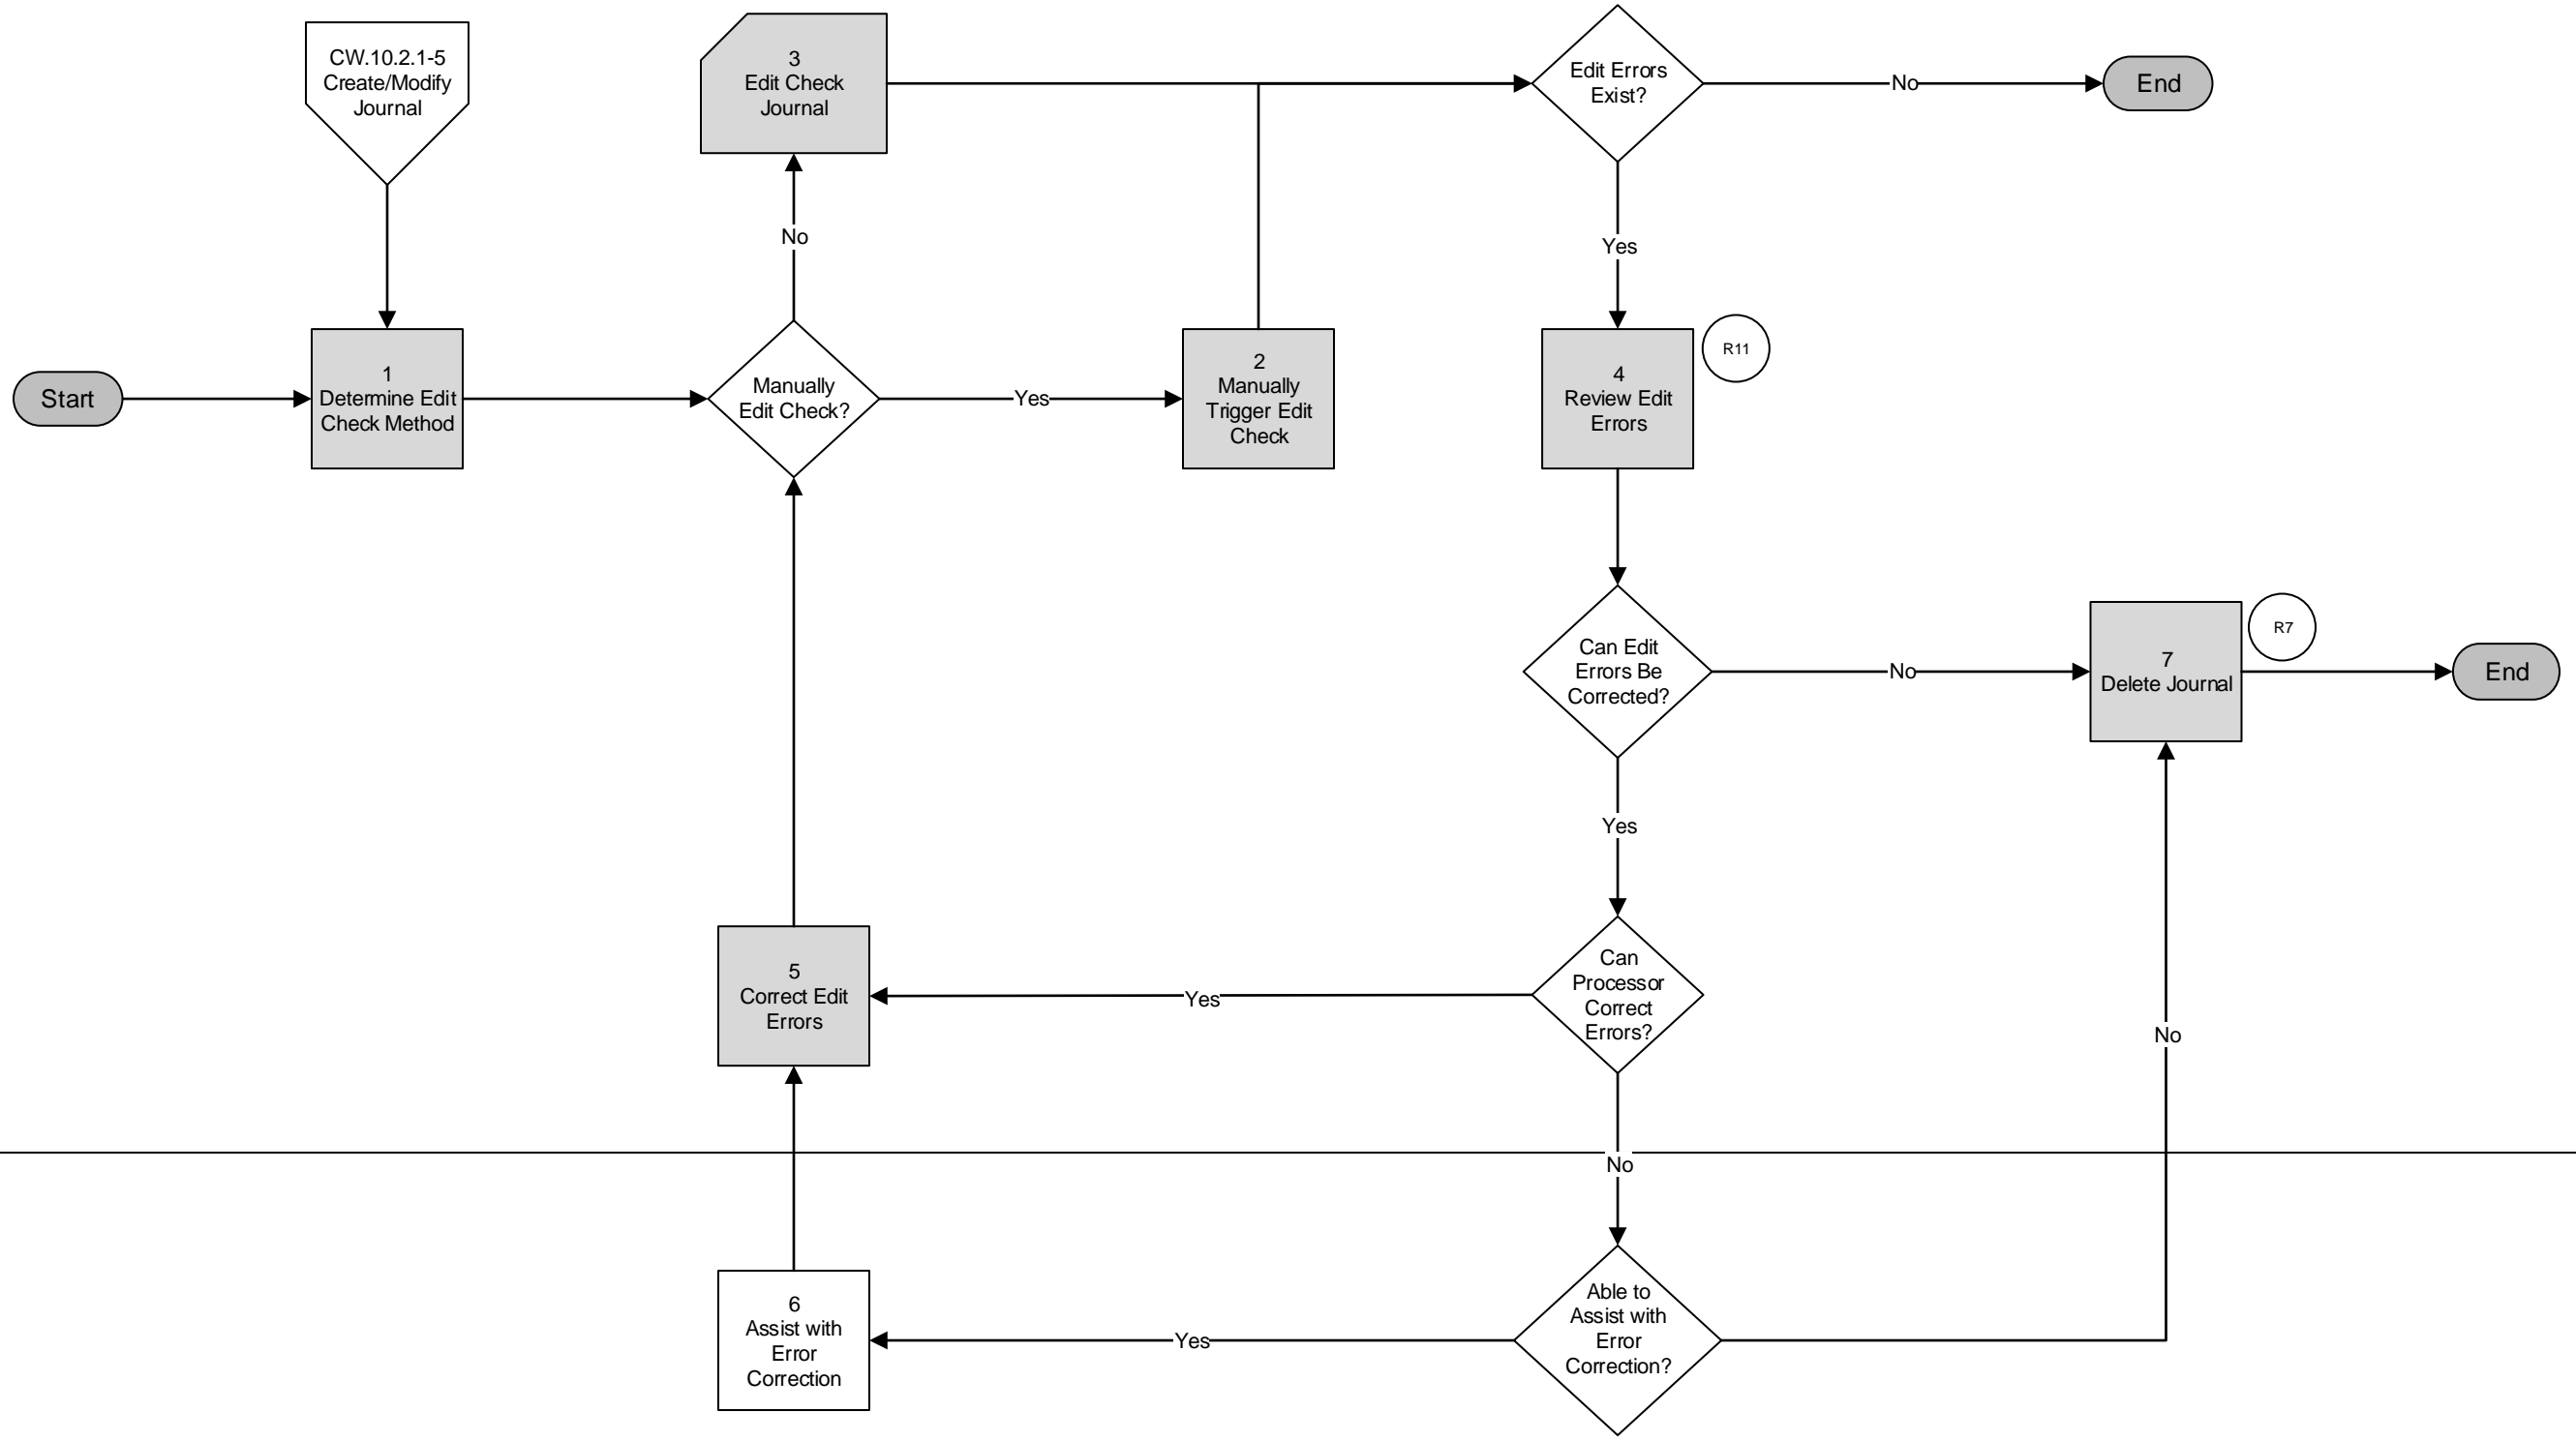

DFS GL Journal Approver

Draft from Central Wave Business Process Models Office Hours

Agency GL Journal Process

Agency GL Journal Processor

Draft from Central Wave Business Process Models Office Hours

GL Journal Processing

Draft from Central Wave Business Process Models Office Hours