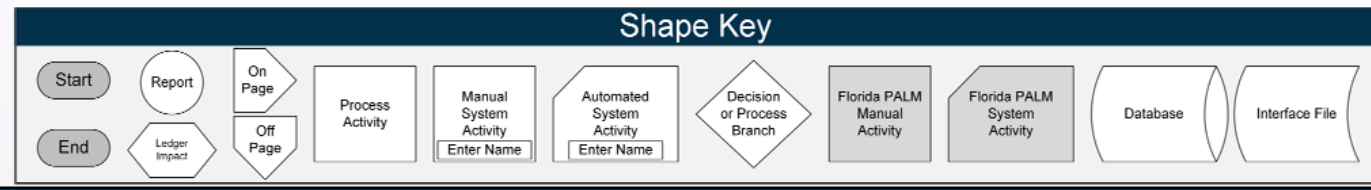

Draft from Central Wave Business Process Models Office Hours

GL Journal Processor

Draft from Central Wave Business Process Models Office Hours

DFS Override Processor