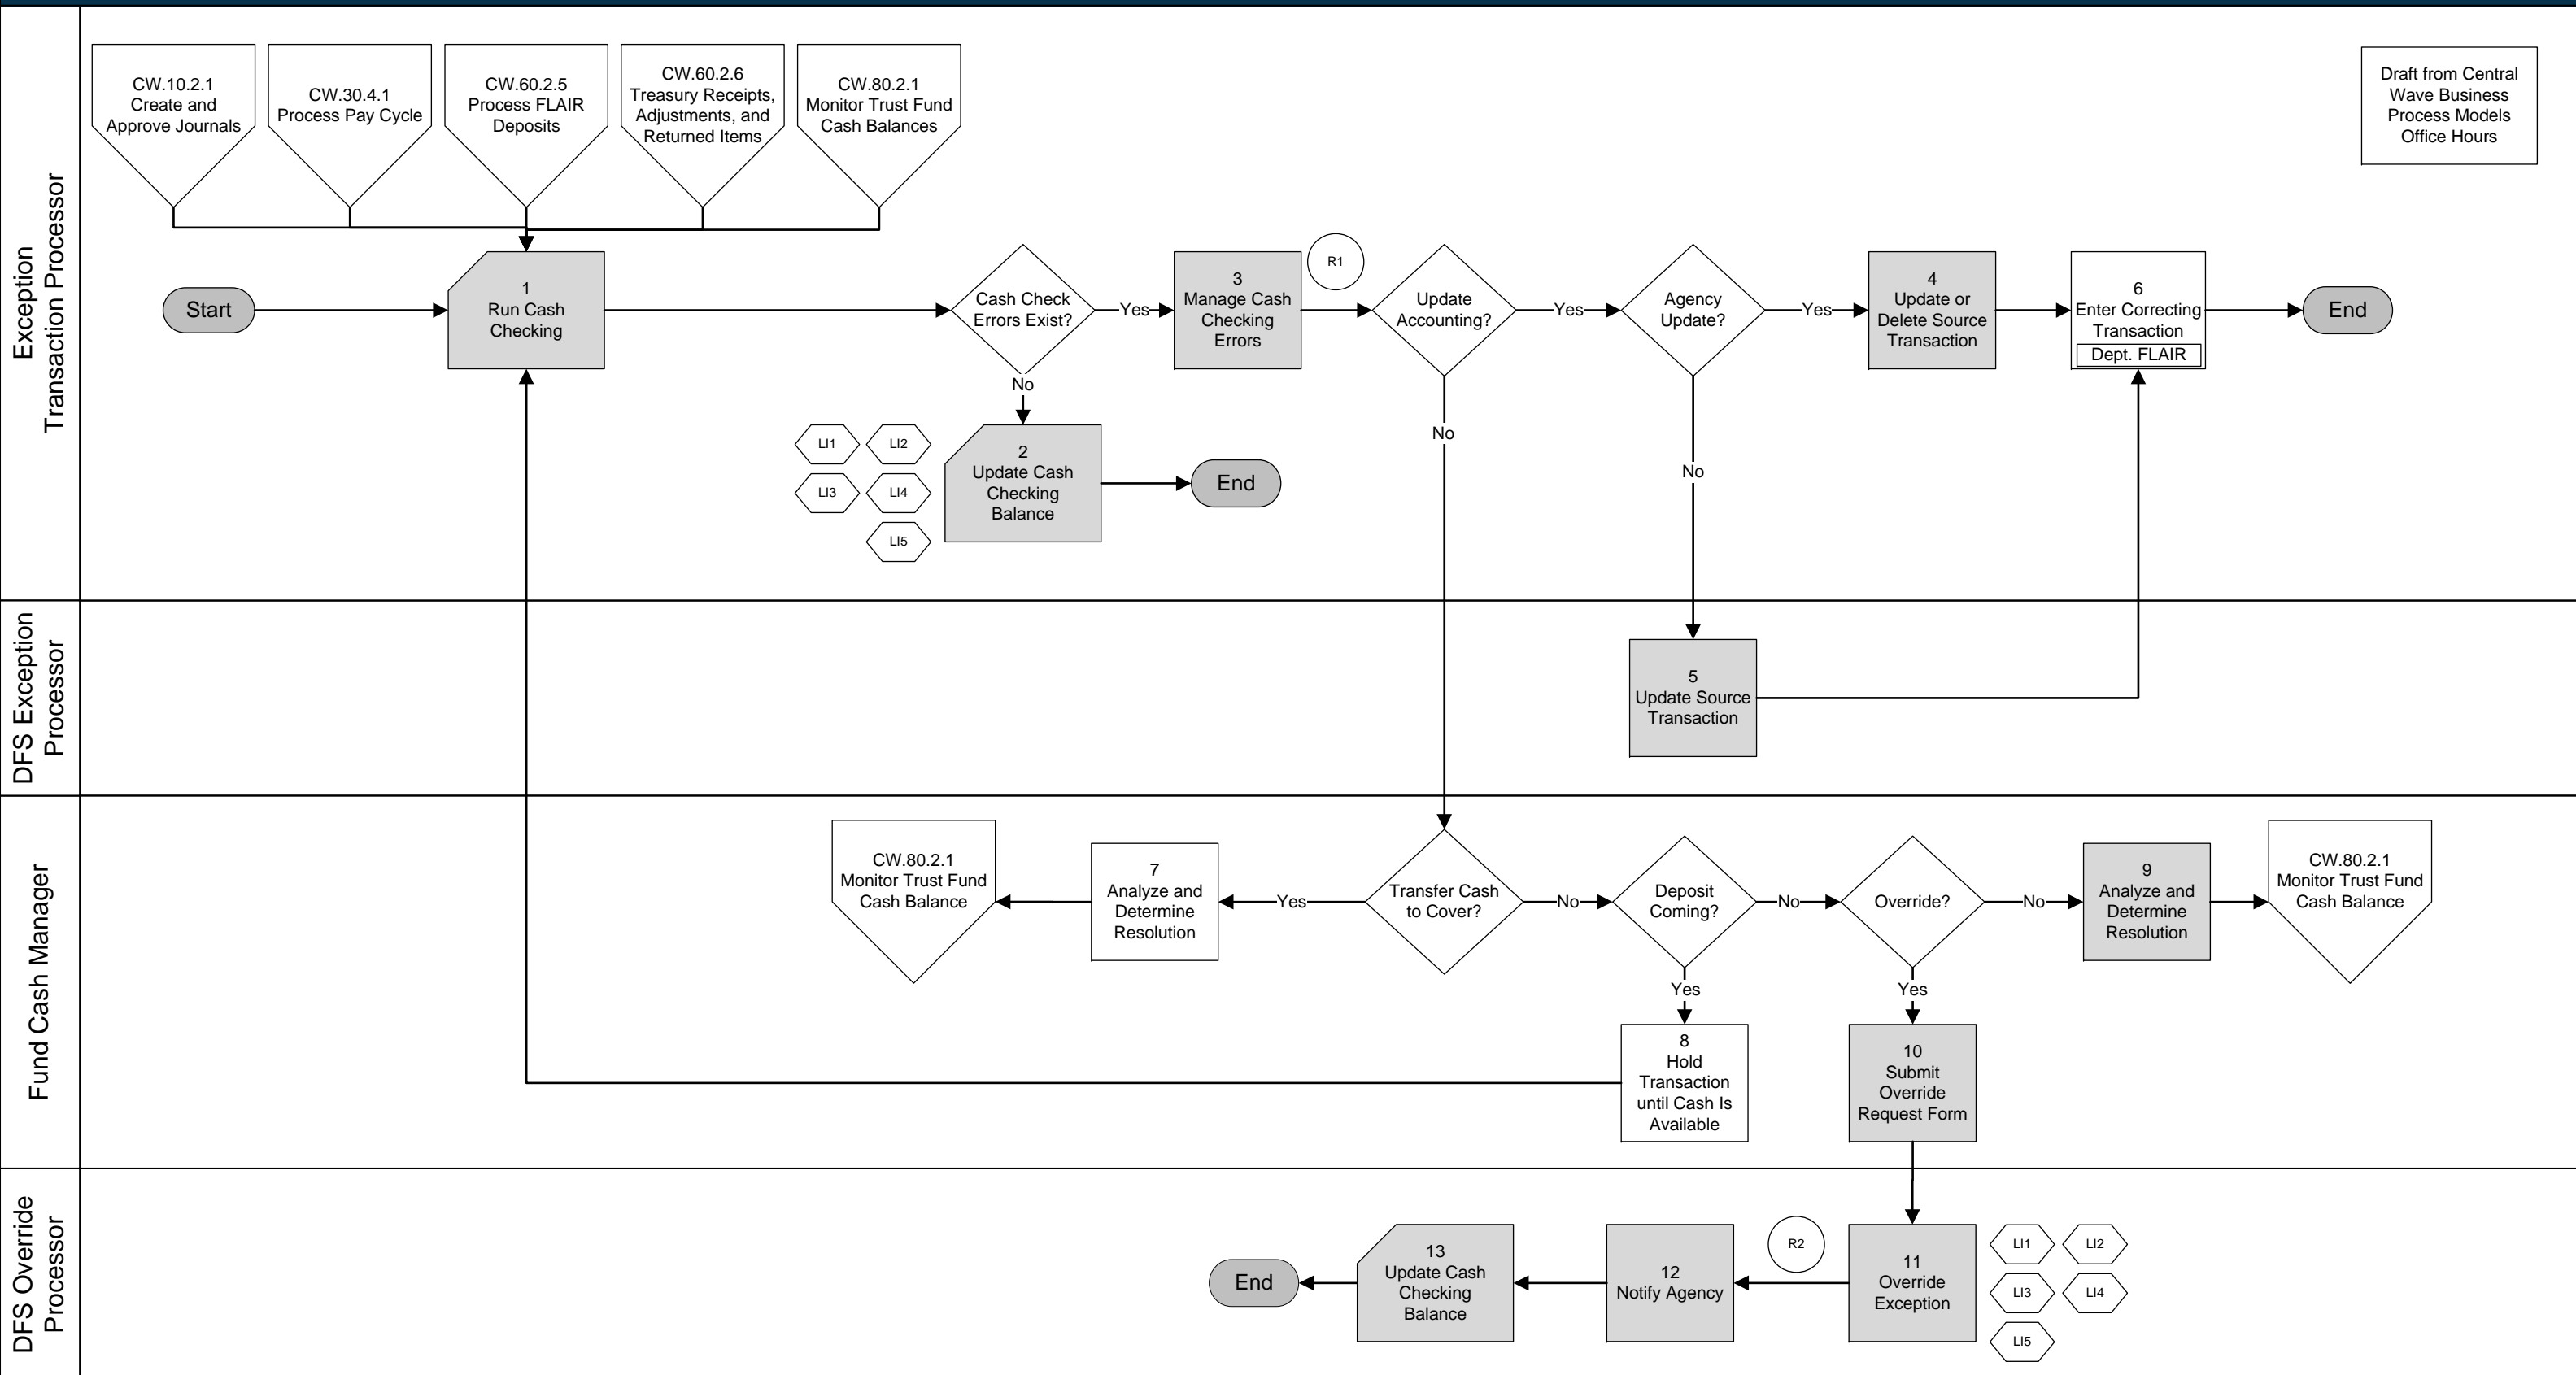

Draft from Central Wave Business Process Models Office Hours

GL Journal Processor

Draft from Central Wave Business Process Models Office Hours

DFS Override Processor