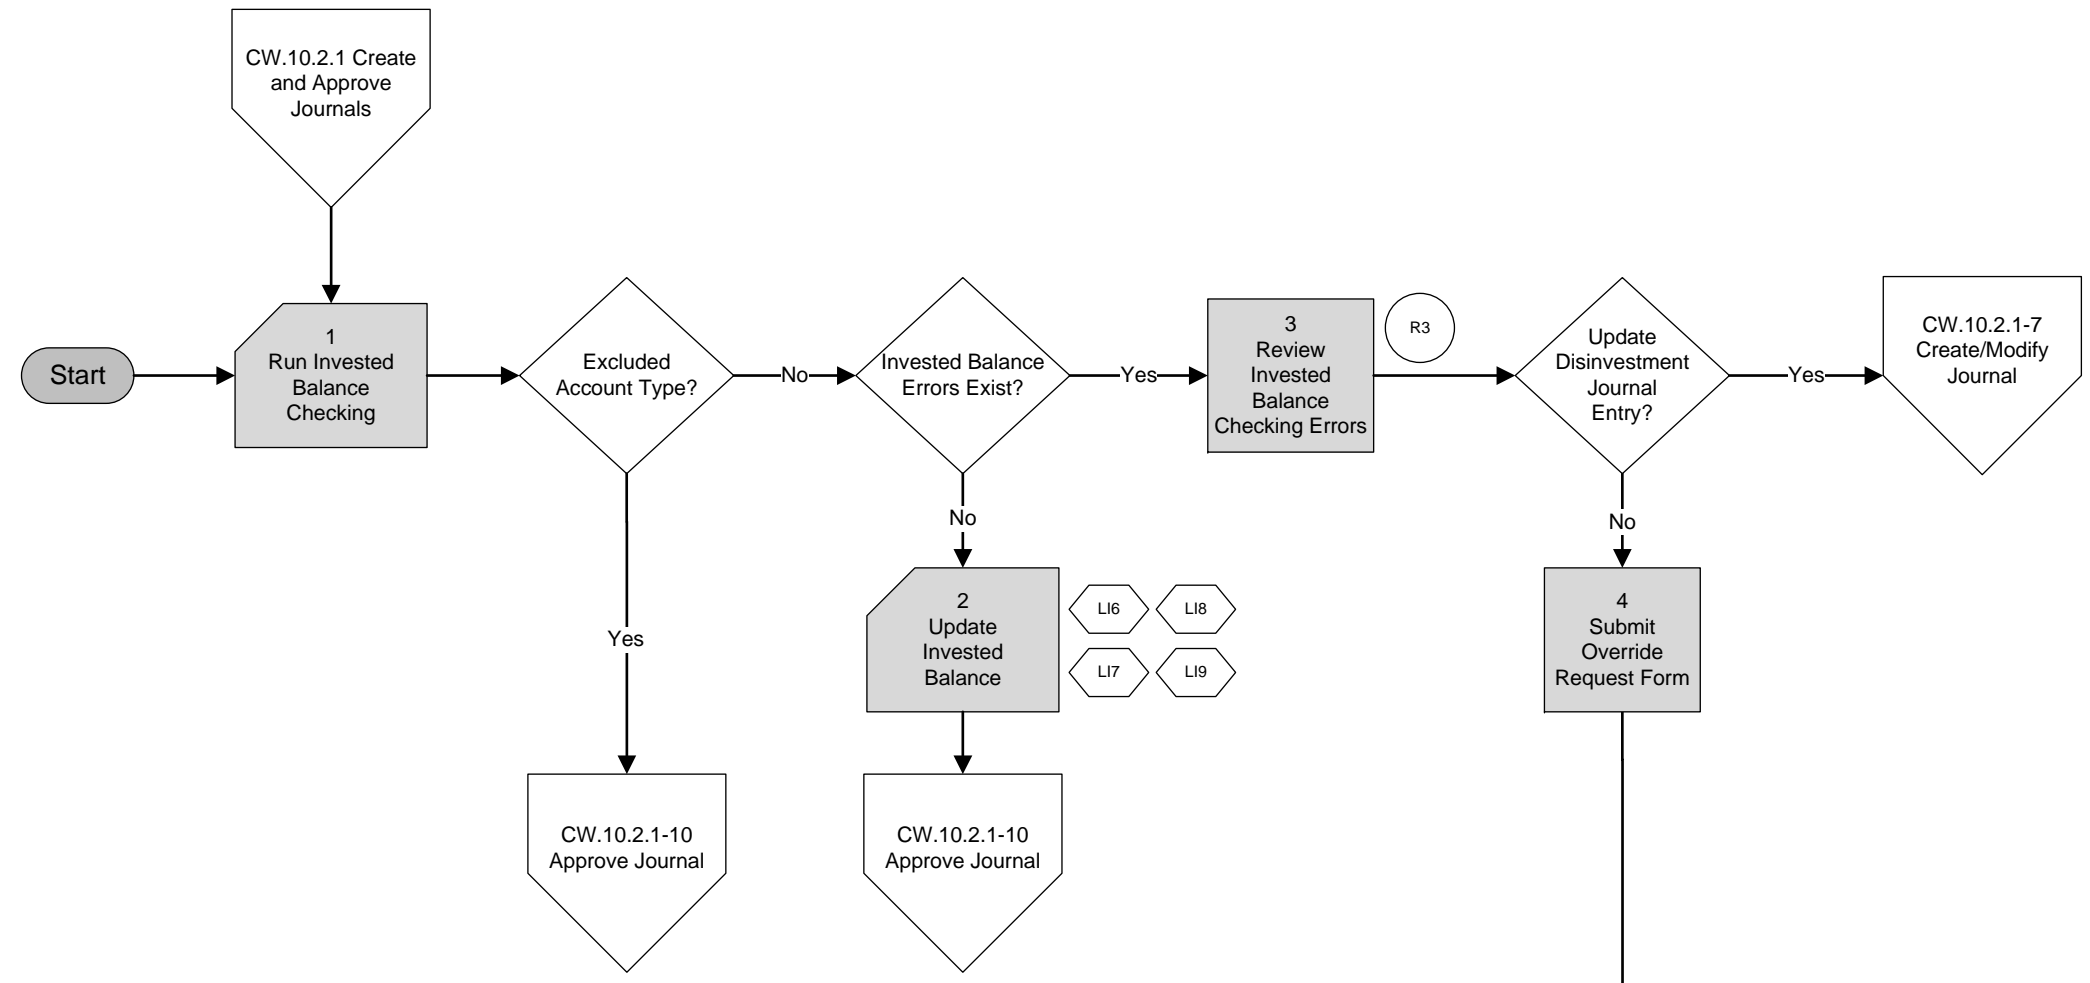

Draft from Central Wave Business Process Models Office Hours

GL Journal Processor

Draft from Central Wave Business Process Models Office Hours

DFS Override Processor