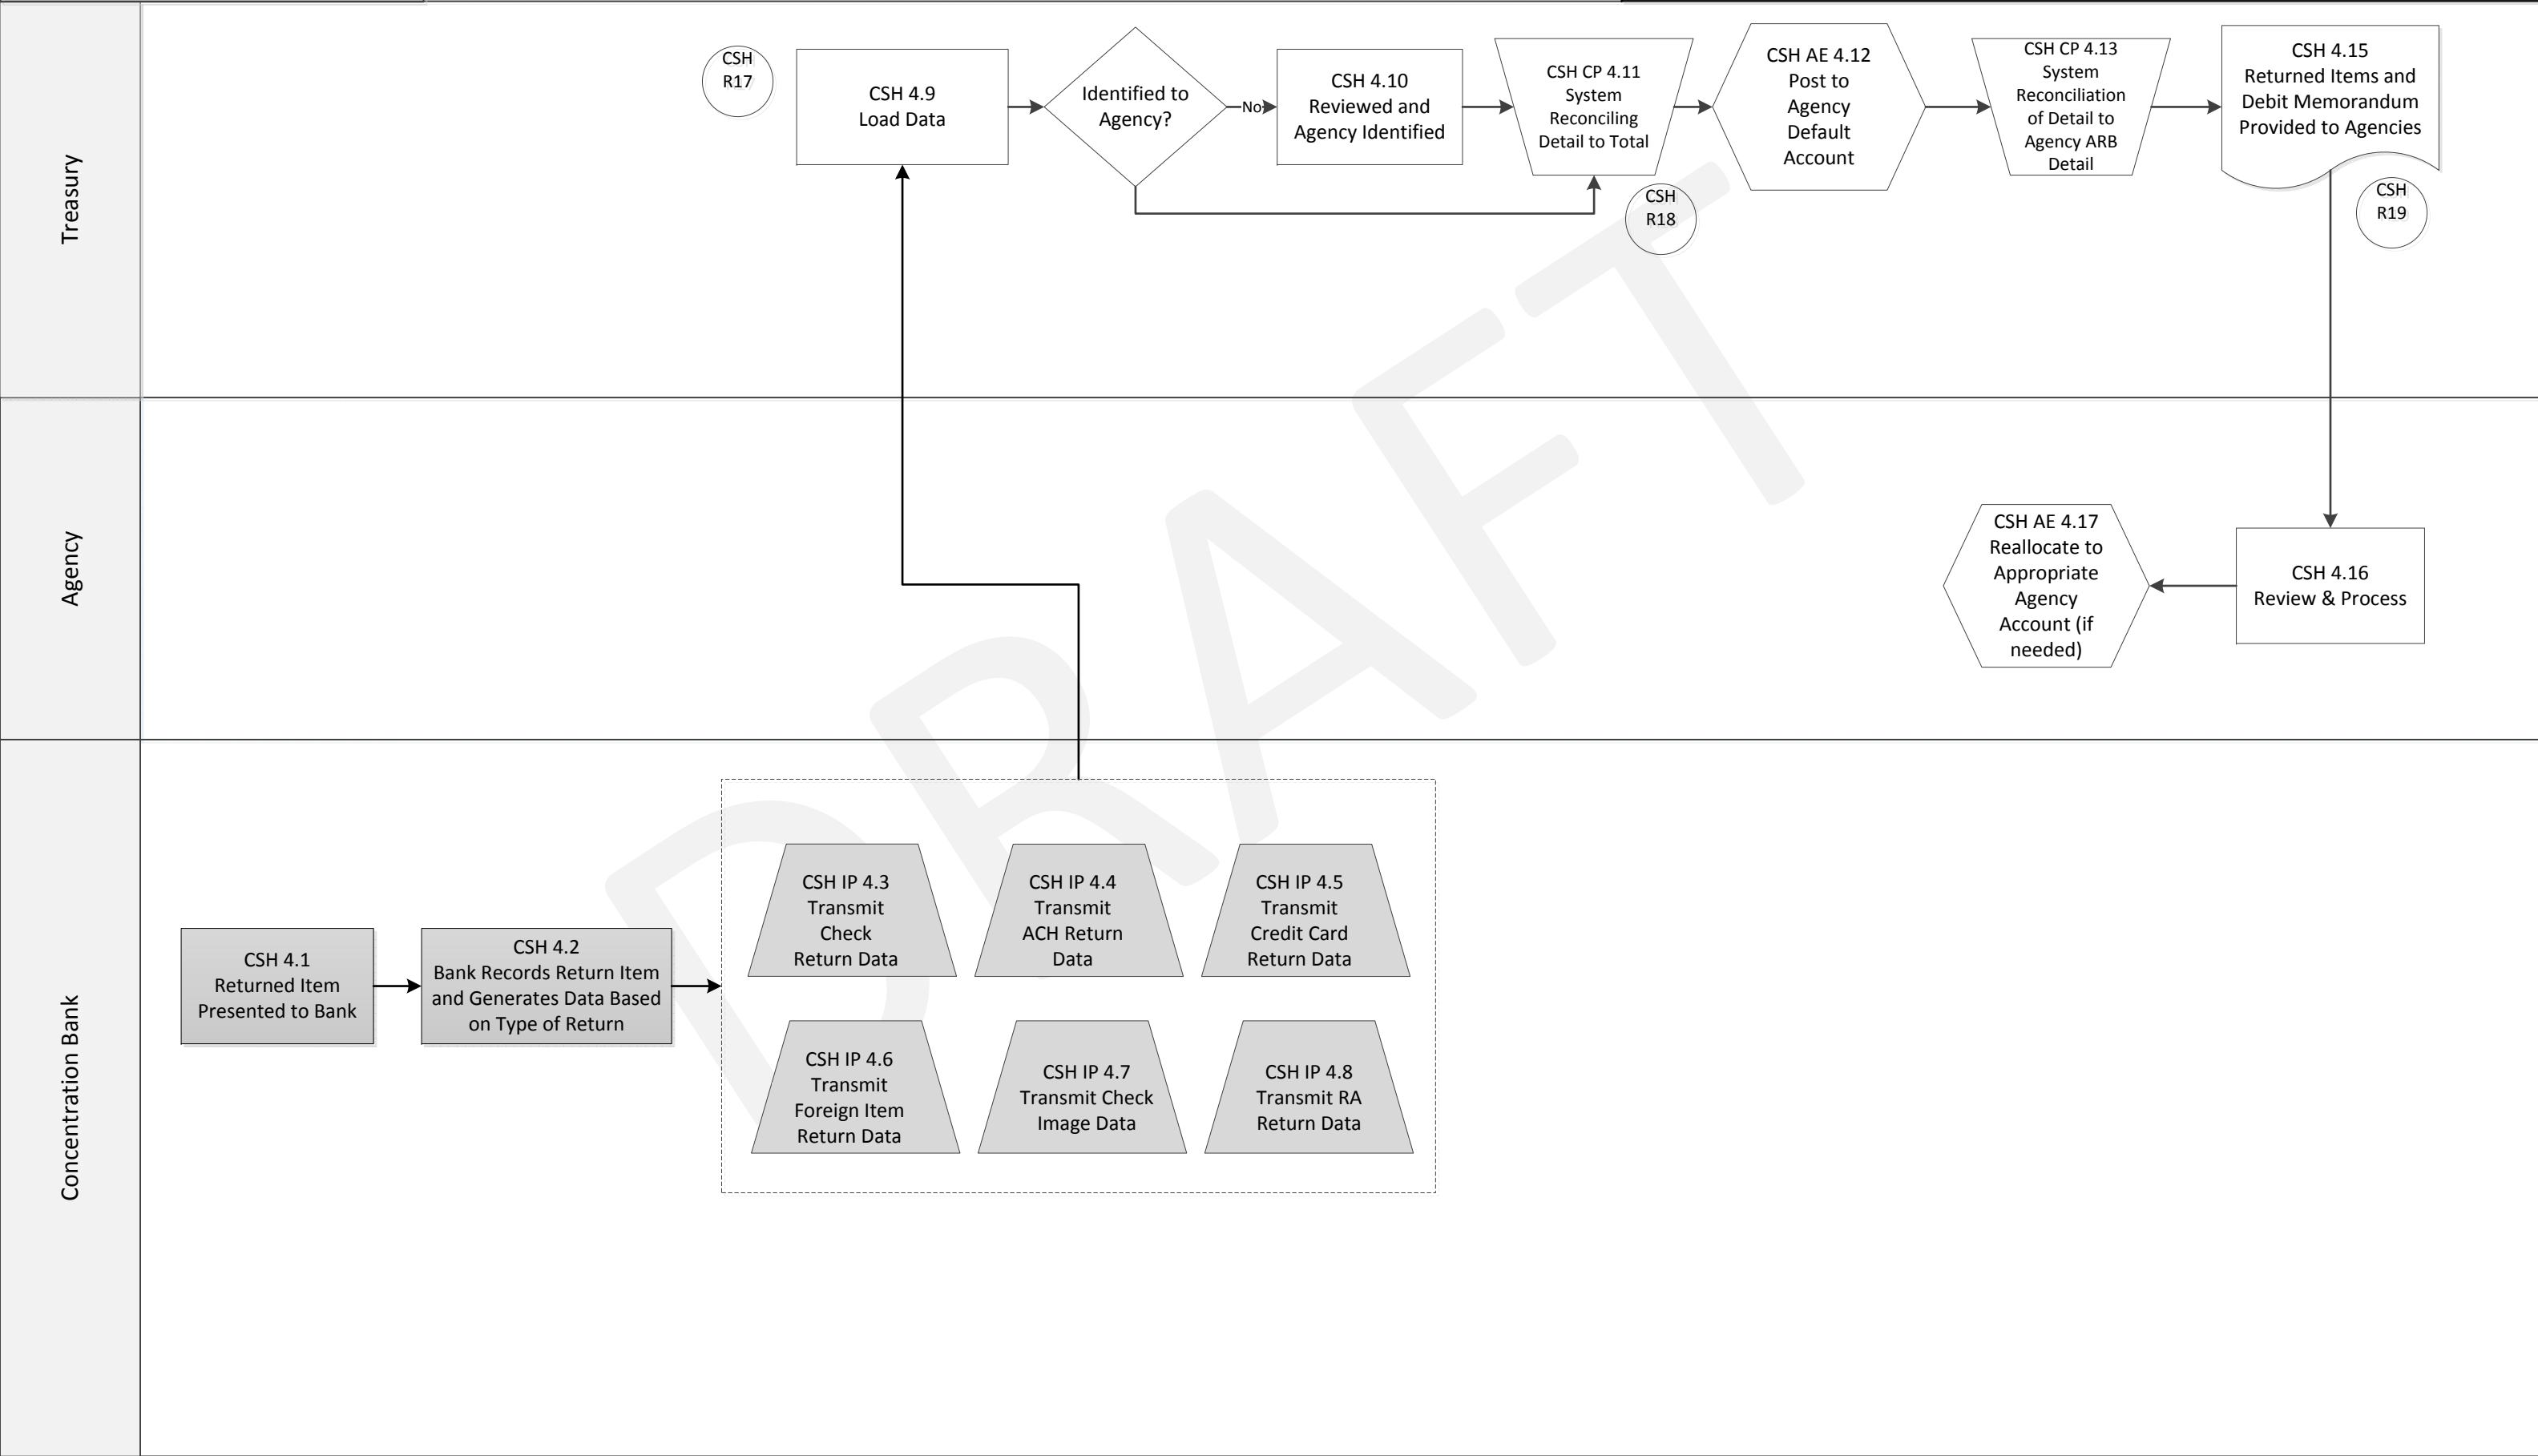

Process Start/End    Decision or Process Branch    Document Attachment    Acct'g Event    Report    On Page

Process Activity    Cntrl Pt    Int Pt    Off Page

Steps Shaded Grey Indicate Activities Outside Florida PALM

Process Start/End Decision or Process Branch Document Attachment Acct'g Event Report On Page  
Process Activity Cntrl Pt Int Pt Off Page  
Steps Shaded Grey Indicate Activities Outside Florida PALM

**CSH 4.3 – Returns**

Process Start/End

Process Activity

Decision or Process Branch

Document Attachment

Acct'g Event

Cntrl Pt

Report

Int Pt

On Page

Off Page

Steps Shaded Grey Indicate Activities Outside Florida PALM

**CSH 4.4 – Outflow**

Process Start/End

Process Activity

Decision or Process Branch

Document Attachment