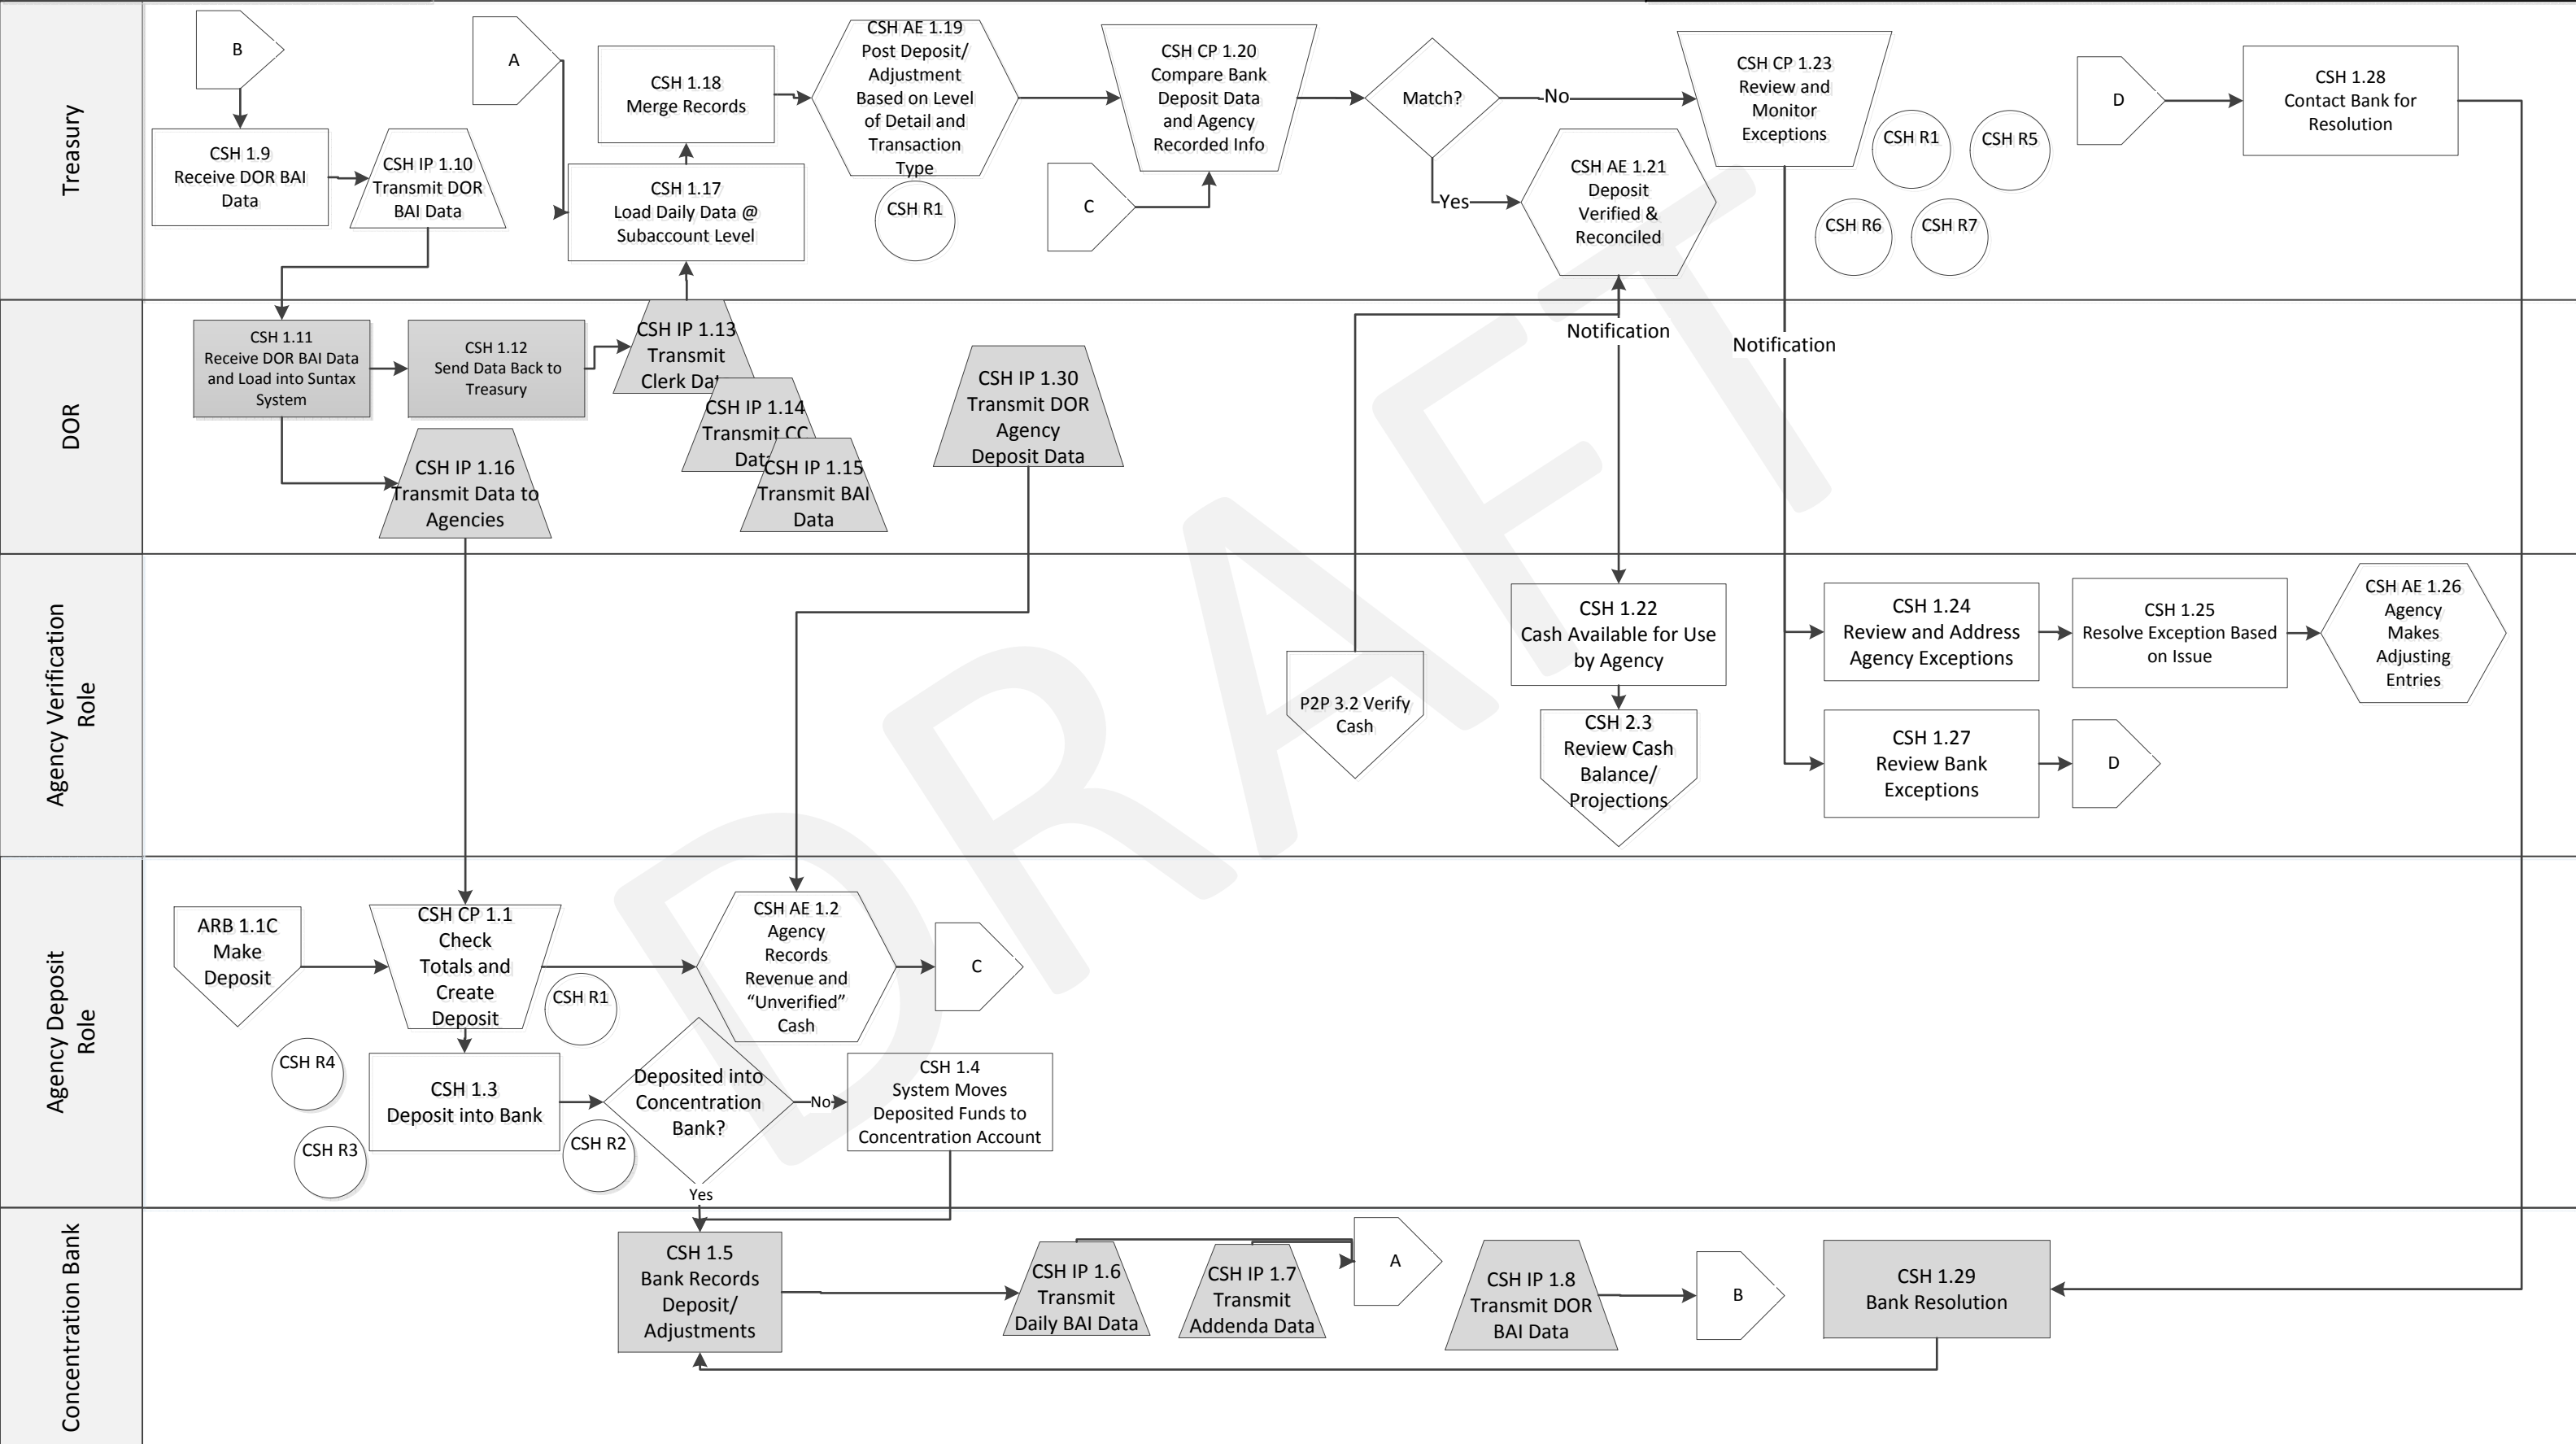

Process Start/End    Decision or Process Branch    Document Attachment    Acct'g Event    Report    On Page

Process Activity    Cntrl Pt    Int Pt    Off Page

Steps Shaded Grey Indicate Activities Outside Florida PALM

Process Start/End Decision or Process Branch Document Attachment Acct'g Event Report On Page  
Process Activity Cntrl Pt Int Pt Off Page  
Steps Shaded Grey Indicate Activities Outside Florida PALM

**CSH 4.3 – Returns**

Process Start/End

Process Activity

Decision or Process Branch

Document Attachment

Acct'g Event

Cntrl Pt

Report

Int Pt

On Page

Off Page

Steps Shaded Grey Indicate Activities Outside Florida PALM

**CSH 4.4 – Outflow**

Process Start/End

Process Activity

Decision or Process Branch

Document Attachment