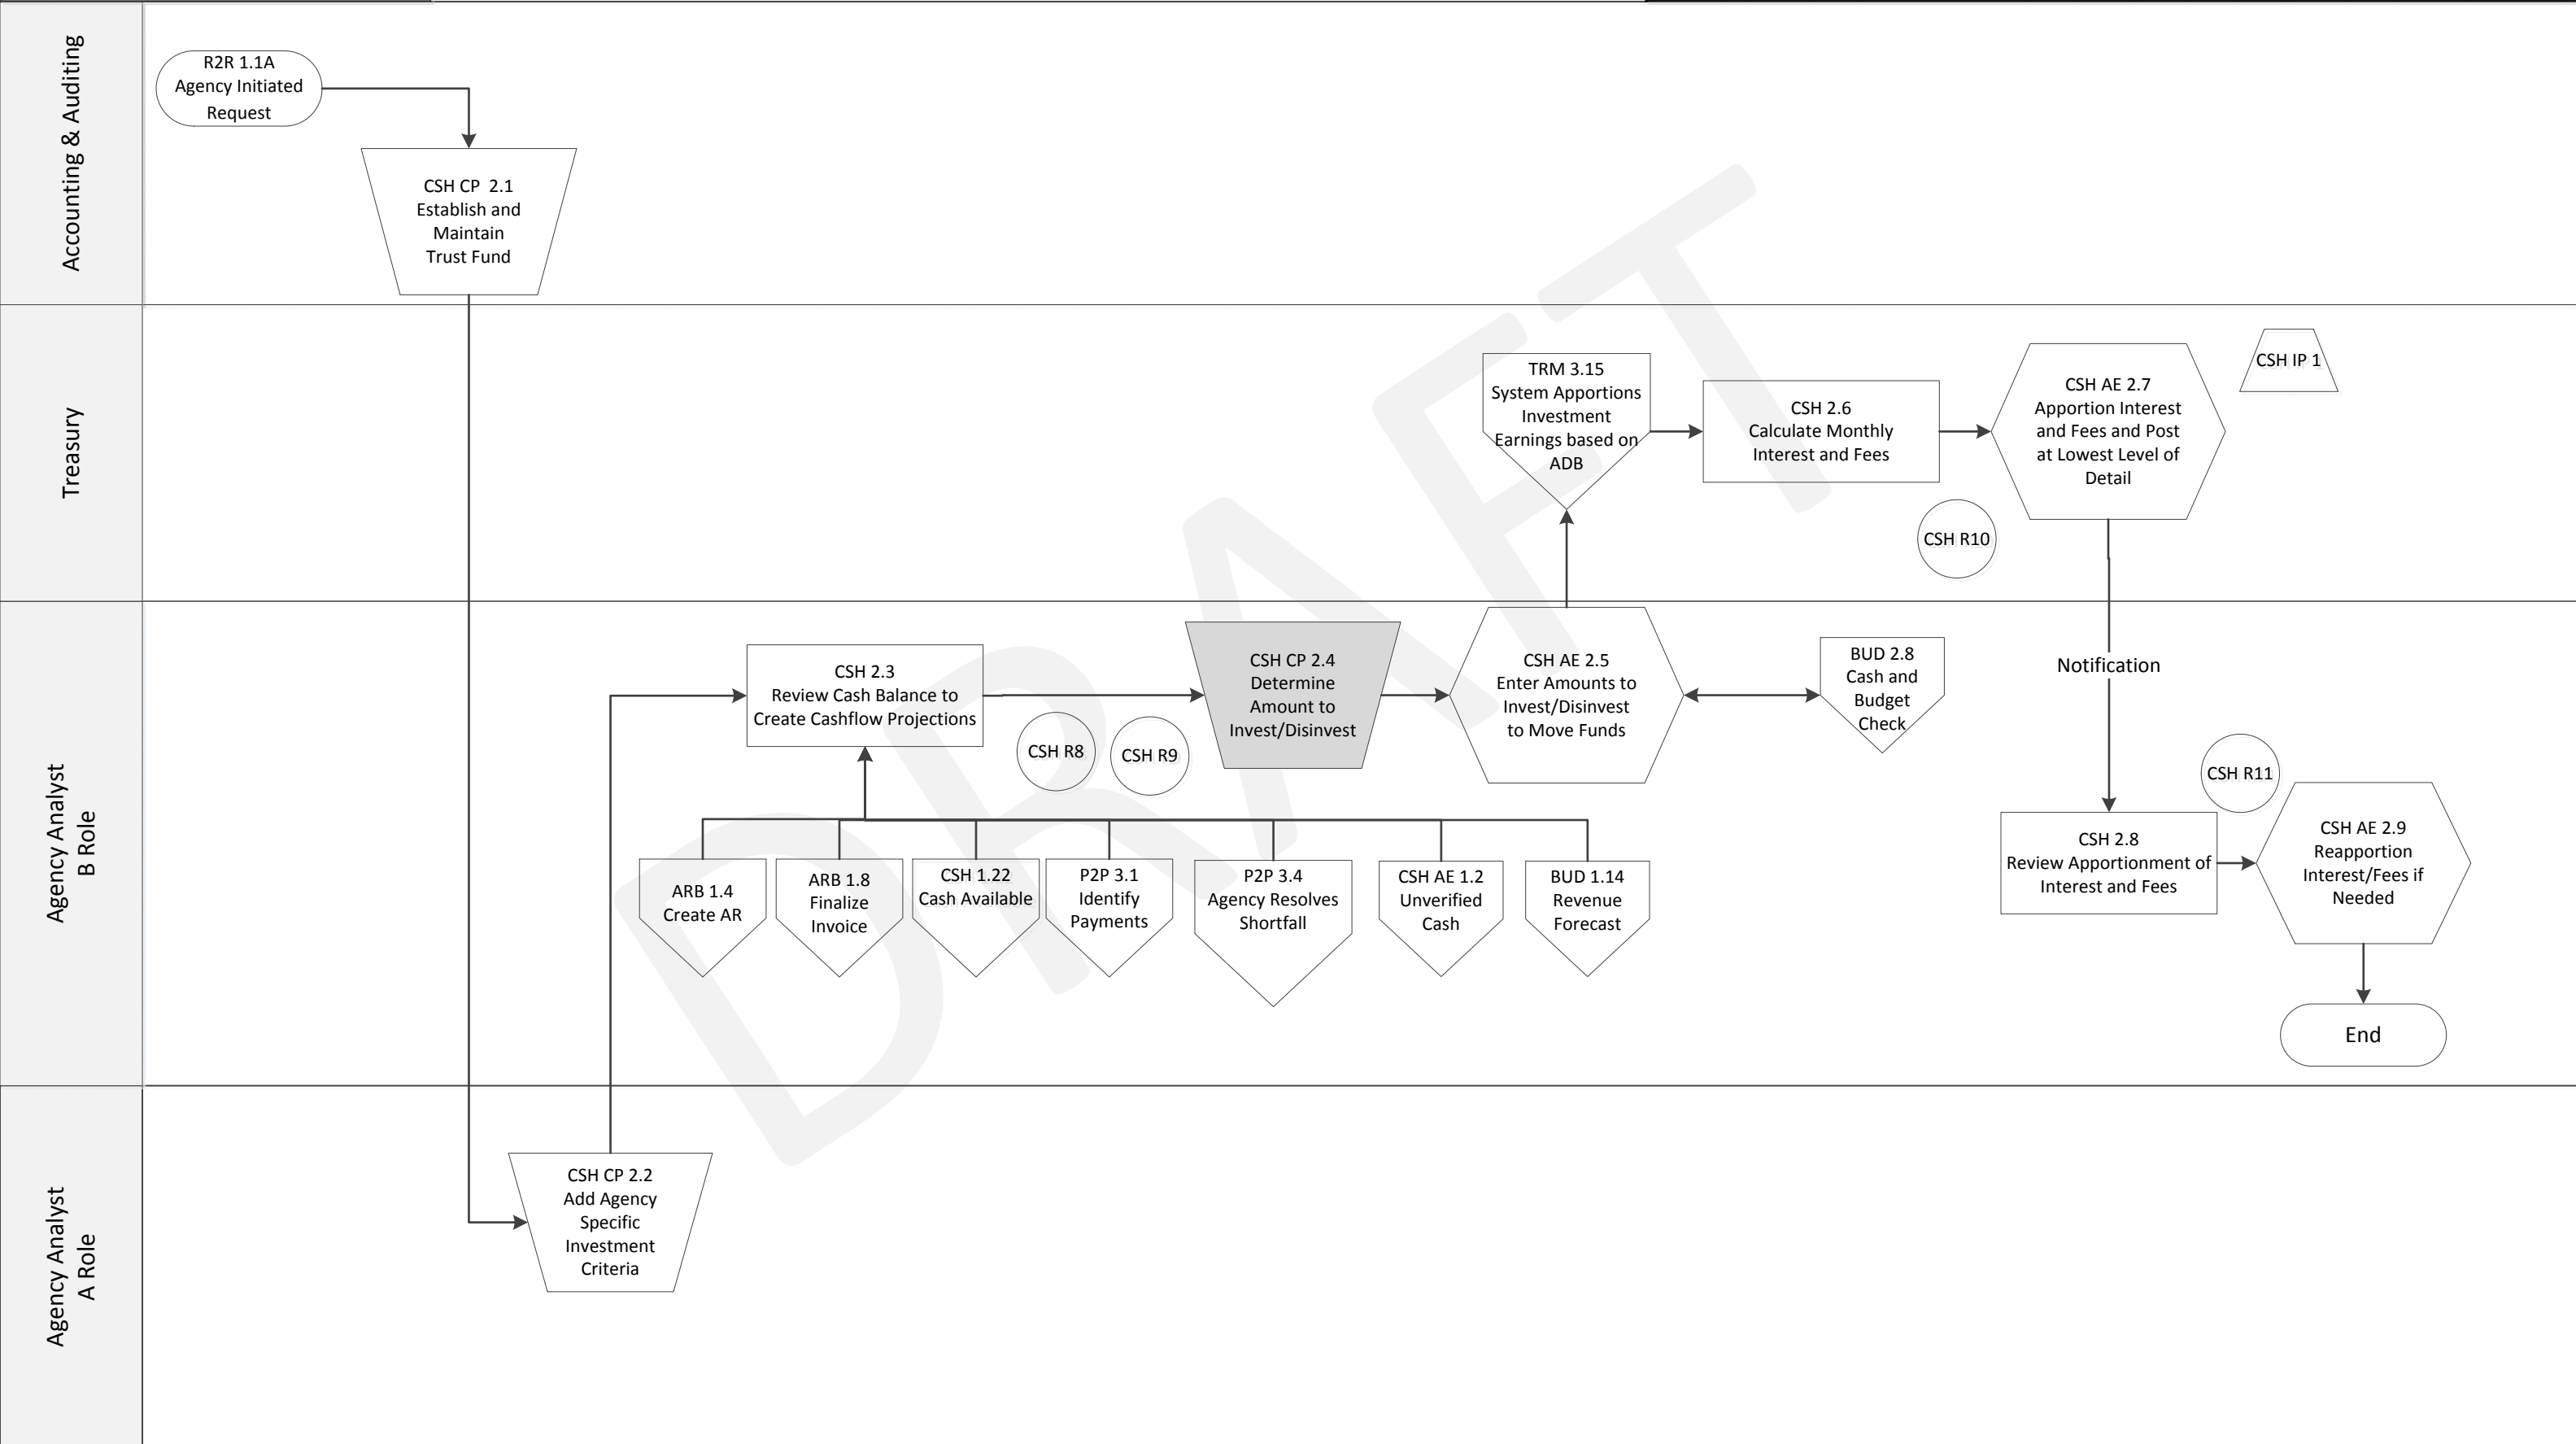

Process Start/End    Decision or Process Branch    Document Attachment    Acct'g Event    Report    On Page

Process Activity    Cntrl Pt    Int Pt    Off Page

Steps Shaded Grey Indicate Activities Outside Florida PALM

Process Start/End Decision or Process Branch Document Attachment Acct'g Event Report On Page  
Process Activity Cntrl Pt Int Pt Off Page  
Steps Shaded Grey Indicate Activities Outside Florida PALM

**CSH 4.3 – Returns**

Process Start/End

Process Activity

Decision or Process Branch

Document Attachment

Acct'g Event

Cntrl Pt

Report

Int Pt

On Page

Off Page

Steps Shaded Grey Indicate Activities Outside Florida PALM

**CSH 4.4 – Outflow**

Process Start/End

Process Activity

Decision or Process Branch

Document Attachment