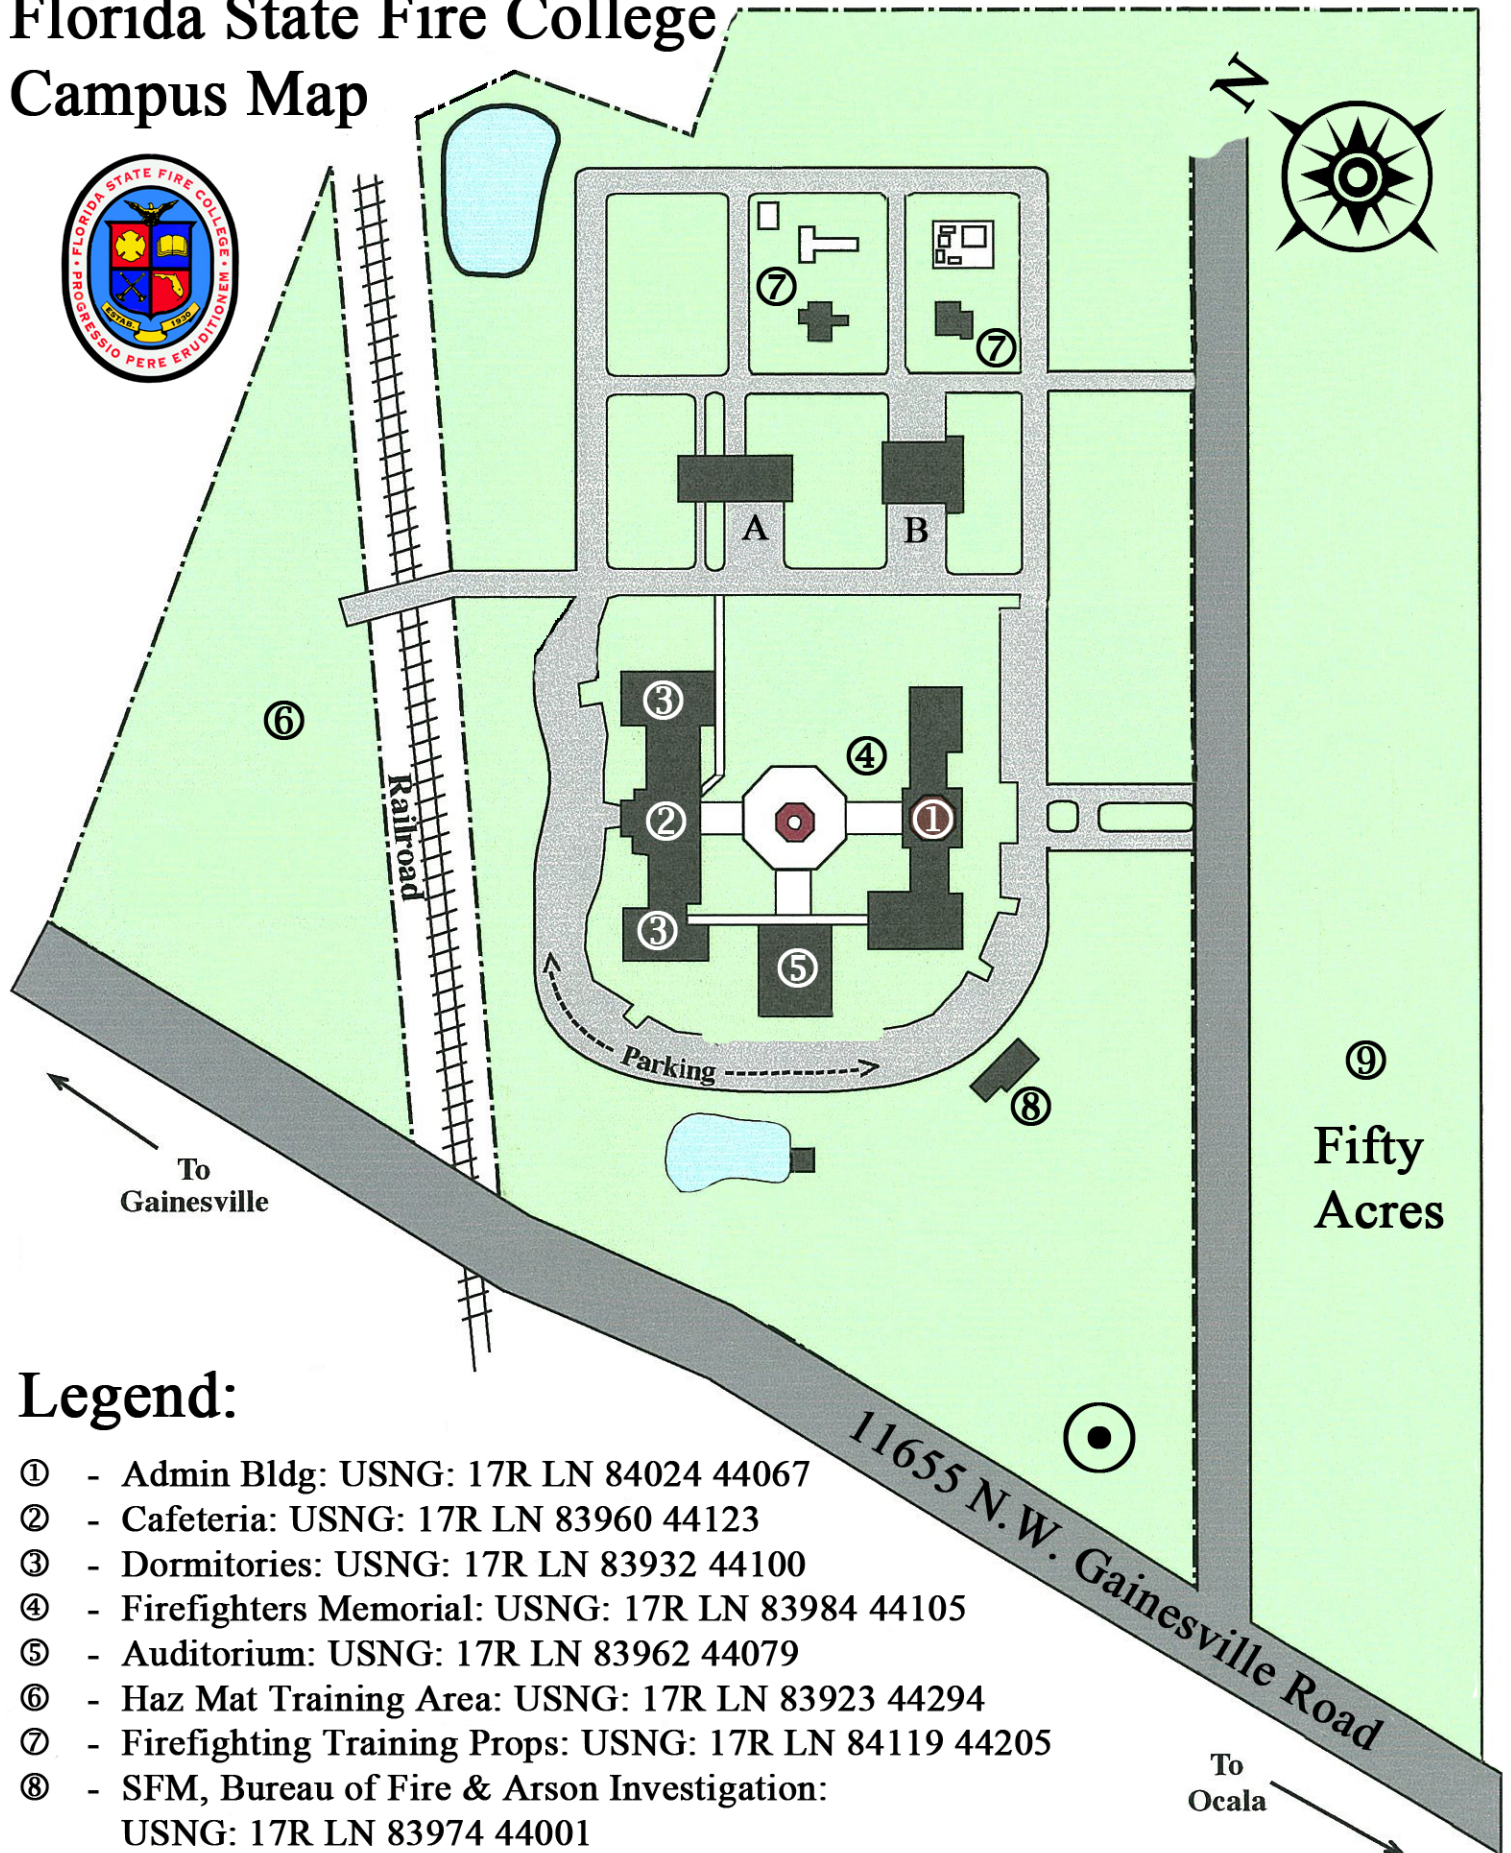

Florida State Fire College Campus Map

Legend:

- ① - Admin Bldg: USNG: 17R LN 84024 44067
- ② - Cafeteria: USNG: 17R LN 83960 44123
- ③ - Dormitories: USNG: 17R LN 83932 44100
- ④ - Firefighters Memorial: USNG: 17R LN 83984 44105
- ⑤ - Auditorium: USNG: 17R LN 83962 44079
- ⑥ - Haz Mat Training Area: USNG: 17R LN 83923 44294
- ⑦ - Firefighting Training Props: USNG: 17R LN 84119 44205
- ⑧ - SFM, Bureau of Fire & Arson Investigation:
USNG: 17R LN 83974 44001
- ⑨ - 50 Acres for Future Expansion: USNG: 17R LN 84191 44131
- A - Maintenance Building
- B - Fire Station / Apparatus Bays